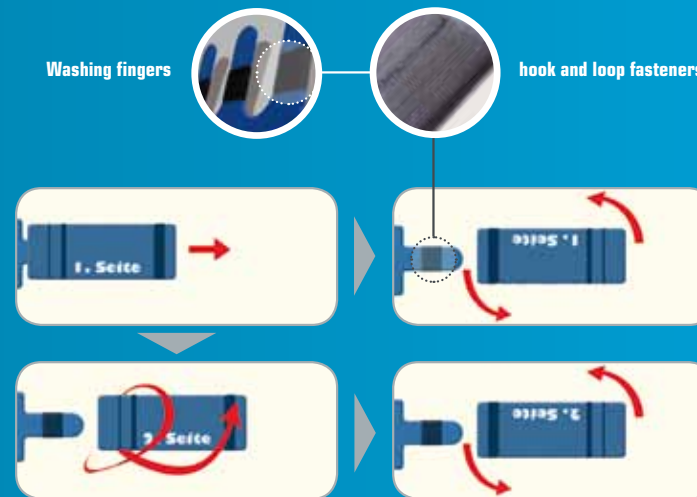

Multi-function system

- special interchange system for **AQUA Wool** and **AQUA Dry**

With its variable fastening, **AQUA BRUSH's** patented multi-function system permits even use and wear of the washing material along the entire length of all four sides of the 'wash mitt' ('drying mitt').

How it works:

Illustration © by Wunder-Medien

More information on our patented multi-function system can be found at www.aqua-brush.de/en

Making cars shine ...

is what our absolutely PREMIUM washing material **AQUA Wool** can do best. This high-quality textile is able to clean vehicles in an extremely gentle way and at the same time give them a radiant shine. By using refined fibres and a high-quality manufacturing process, this washing material is predestined for use in top-notch tunnel car washes.

SUITABLE FOR: TUNNEL CAR WASHES

Available in various colours (upon request)